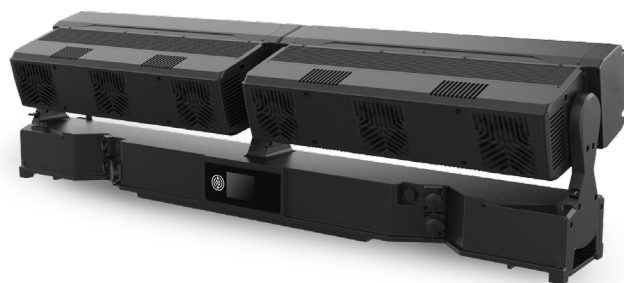

Adopts 16 × 60W RGBL LED + 32×10W CW LED light source
Total luminous flux 24,000 lumens
Beam Angle 3~54° zoom
CCT 2400 ~ 8500K
IP55

OPTIC

- Source: 16 × 60W RGBL LED + 32×10W CW LED
- Output: 24000 Lm
- Zoom Range: 3~54°
- CCT: 2400 ~ 8500K
- Source lifetime: >20000 H

EFFECT

- Strobe: 1~25Hz
- LED refresh rate: 900Hz~25KHz
- Uniform RGBL color mixing system and rainbow effect, single point LED control
- Create unlimited dynamic, unlimited color changes

CONTROL & PROGRAM

- Channel: 24/33/121CH
- Protocol: DMX512, RDM, ArtNet/sACN
- Data connector: 3 PIN (or 5 PIN) XLR,RJ45
- Display: 2.4 inches touch screen
- NFC: The lighting fixtures do not require power on and can be directly set up, diagnosed, and perform other functions through the CKC app

SOFTWARE

- Via DMX signal to update
- Static waterproof fan, intelligent speed control
- Intelligent temperature protection to ensure LED service life

TILT MOVEMENT

- Tilt: 210° 8bit/16bit

HOUSING

- Aluminum alloy structure + plastic (VO)
- Fan cooling

POWER CONSUMPTION

- Voltage: AC 100V~240V 50/60Hz
- Rated power: 1300 W

OTHER

- IP rating: IP55
- Work environment: -40°C ~ 45°C
- Startup environment: -20°C ~ 45°C

SIZE & WEIGHT

- Size: 1004 × 140 × 337 mm
- N.W: 24.7 kgs

PHOTOMETRICAL DATA

Distance(m)	0	5	10	15	20	30
Lux 3°		53000	13250	5889	3313	1472
Diameter(m)		0.26	0.52	0.79	1.05	1.57
Lux 54°		4200	1050	467	263	117
Diameter(m)		5.10	10.19	15.29	20.38	30.57