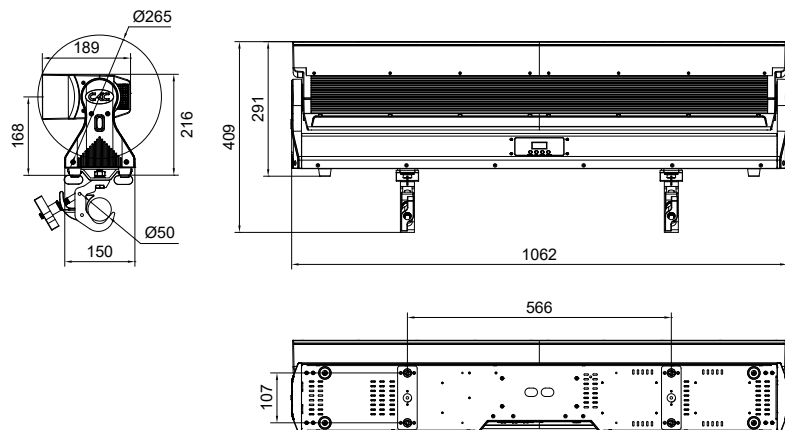

TILT MOVEMENT

- Tilt: 270° 8bit/16bit

HOUSING

- Aluminum alloy structure + plastic (VO)
- Fan cooling

POWER CONSUMPTION

- Voltage: AC 100V~240V 50/60Hz
- Rated power: 727 W

OTHER

- IP rating: IP30
- Work environment: -40°C ~ 45°C
- Startup environment: -20°C ~ 45°C

SIZE & WEIGHT

- Size: 1062 × 150 × 291 mm
- N.W: 23.5 kgs

PHOTOMETRICAL DATA

Distance(m)	0	1	3	5
Lux 4°		34270	9843	5748
Diameter(m)		0.07	0.21	0.35
Lux 48°		7649	1398	573
Diameter(m)		0.89	2.67	4.45