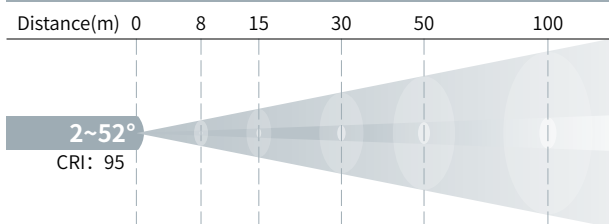

## Tourist M6

Adopts 600W CW LED dual-display light source  
 Total luminous flux 25,600 lumens (High Brightness mode) / 17,000 lumens (High CRI mode)  
 Beam Angle 2° ~52° zoom  
 CCT 6500K  
 CRI 95  
 IP66 rating, resistant to harsh environments such as rain, dust, and extreme temperatures, suitable for both indoor and outdoor applications

**OPTIC**

- Source: 600W CW LED
- High Brightness Mode: 25600 Lm
- High CRI Mode: 17000 Lm
- CRI: 72 / 95 (Freedom to switch)
- Beam angle: 2 ~ 52°
- CCT: 6500 K
- Source lifetime: >20000 H

**EFFECT**

- Strobe: 1 ~ 25Hz
- Rotation gobo: 7 + 1
- Fixed gobo wheel: 8+1
- Color wheel: 7+ 1
- Linear CMY
- Linear CTO (2400~6500K)
- Prism: 6 linear+8 prism
- Frost: 2, 1 light +1 heavy
- Framing: With 4 blade, can achieve fast and smooth cutting. The framing direction and angle of each blade can be controlled separately, and the each blade can realize complete beam closing. The whole cutting module can be rotated by ±60°
- Animation + With iris

**SIZE & WEIGHT**

- Size: 398 × 281 × 677 mm
- N.W: 30 kgs

**PHOTOMETRICAL DATA**

Distance(m)	0	8	15	30	50	100
Lux 2° CRI:95		48K	13.7K	3417	1230	308
Lux 2° CRI:72		84K	24K	5989	2156	539
Diameter(m)		0.28	0.52	1.05	2.75	3.49
Lux 52° CRI:95		367	104	26		
Lux 52° CRI:72		625	178	44		
Diameter(m)		7.80	14.63	29.26		