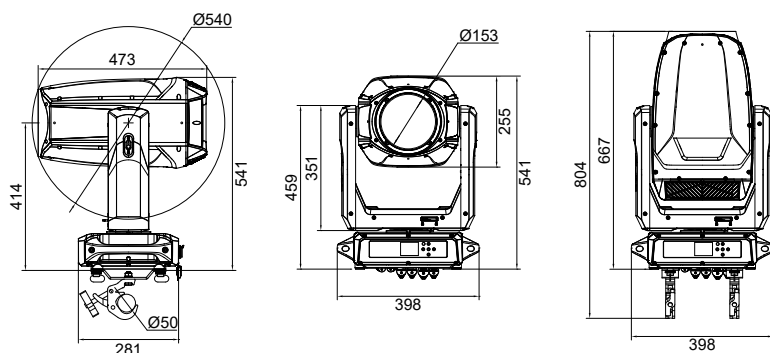

OPTIC

- Source: 500W CW LED
- Output: 23000 Lm
- Beam angle: 3.5 ~ 53°
- CCT: 6500K
- CRI: 72(With CRI filter)
- Lens diameter: 153 mm
- Lux: 30500 Lux@10m/3.5°
- Source lifetime: >20000 H

EFFECT

- Strobe: 1~25Hz
- LED refresh rate: 1200Hz~25KHz
- Rotation gobo wheel: 7 + 1
- Rotation gobo size: Outer diameter 23mm/Inner diameter 15mm/Thickness 1.1mm
- Fixed gobo wheel: 8 + 1
- Fixed gobo size: Outer diameter 23mm/Inner diameter 11mm/Thickness 1.1mm
- Color wheel: 7 + 1
- CMY + CTO
- Prism: 6 fact prism + 8 fact prism
- Frost: Light frost + Heavy frost
- Animation + With iris
- Framing: With 4 blade, can achieve fast and smooth cutting. The framing direction and angle of each blade can be controlled separately, and the each blade can realize complete beam closing. The whole cutting module can be rotated by $\pm 60^\circ$

CONTROL & PROGRAM

- Channel: 38/56 CH
- Protocol: DMX512, RDM, ArtNet/sACN
- Data connector: 3PIN XLR, RJ45 In/Out
- Display: 2.8 inches touch screen, the operation panel has a rechargeable battery that allows you to access the menu to set the address code and make other settings without power on
- NFC: The lighting fixtures do not require power on and can be directly set up, diagnosed, and perform other functions through the CKC app

HOUSING

- Aluminum alloy structure + plastic (VO)
- Fan cooling
- Resistant to salt corrosion

POWER CONSUMPTION

- Voltage: AC 100V~240V 50/60Hz
- Rated power: 994 W
- Power factor: 0.99

OTHER

- IP rating: IP66
- Work environment: -40°C ~ 45°C
- Startup environment: -20°C ~ 45°C

SIZE & WEIGHT

- Size: 398 × 281 × 667 mm
- N.W: 30 kgs

PHOTOMETRICAL DATA

Distance(m)	0	8	15	30	50
Lux 3.5°		47900	13625	3406	1226
Diameter(m)		0.49	0.92	1.83	3.06
Lux 53°		1930	549	137	
Diameter(m)		7.98	14.96	29.91	