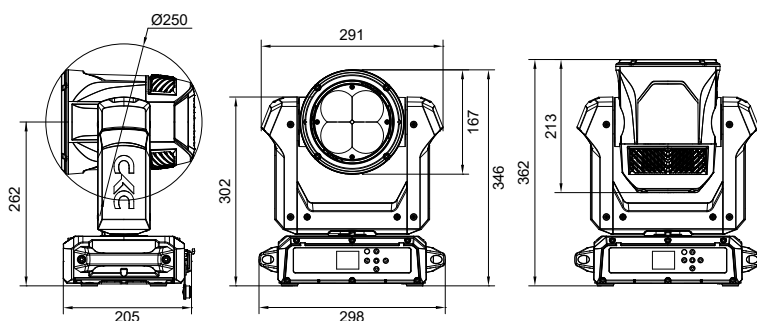

CONTROL & PROGRAM

- Channel: 18/22/34 CH
- Protocol: DMX512, RDM, ArtNet/sACN
- Data connector: 3PIN XLR, RJ45 In/Out
- Display: 1.8 inches touch screen, the operation panel has a rechargeable battery that allows you to access the menu to set the address code and make other settings without power on
- NFC: The lighting fixtures do not require power on and can be directly set up, diagnosed, and perform other functions through the CKC app

HOUSING

- Aluminum alloy structure + Carbon Fiber
- Fan cooling
- Resistant to salt corrosion

POWER CONSUMPTION

- Voltage: AC 100V~240V 50/60Hz
- Rated power: 320 W

OTHER

- IP rating: IP66
- Work environment: -40°C ~ 45°C
- Startup environment: -20°C ~ 45°C

SIZE & WEIGHT

- Size: 298 × 205 × 362 mm
- N.W: 8.6 kgs

PHOTOMETRICAL DATA

Distance(m)	0	8	15	20	30
Lux 4°		4531	1289	725	322
Diameter(m)		0.56	1.05	1.40	2.10
Lux 55°		169	48	27	
Diameter(m)		8.33	15.62	20.82	